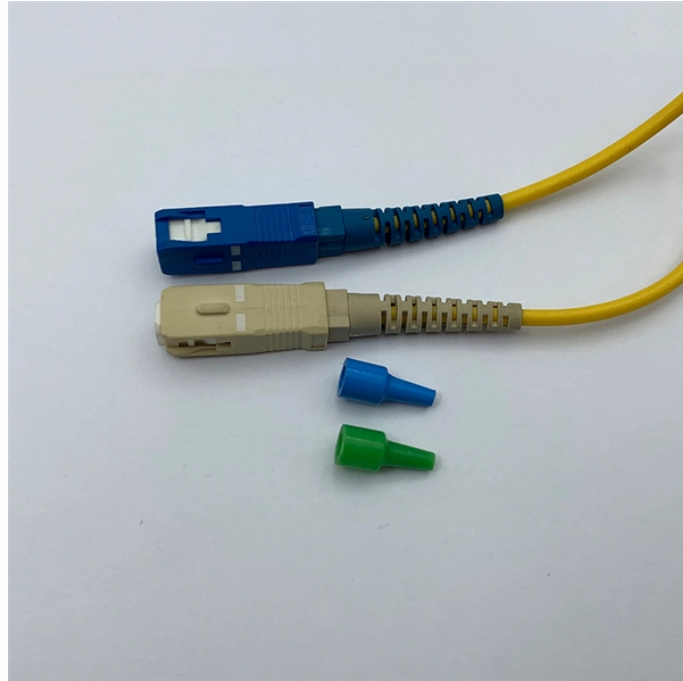

US Smart PDU1U Selection Guide

US Smart PDU1U Selection Guide

ched (MS Series) Intelligent aggregated input and branch power monitoring with outlet level switching for individual outlets or outlets group, enabling graceful power up/down sequencing, rebooting ...

When installing the product, ensure that the sum of the leakage currents of the product and the devices it supplies does not exceed 3.5 mA. The AC-power input must be connected to an appropriate ...

Discover other Eaton products and accessories built to enhance this product.

Smart PDU within the data center. It's capable of monitoring, managing, and controlling power consumption to multiple devices with remote network access to real-time critical infrastructure data. ...

Our PDU's have the Best in Class outlet densities and optimized form factors currently available in the marketplace. They feature up to 48 outlets and mount vertically (0U) or horizontally (1U or 2U) in a ...

Intelligent aggregated input, branch and individual outlet power monitoring to quickly identify potential power issues, reclaim available or underutilized power capacity at the outlet level enabling more ...