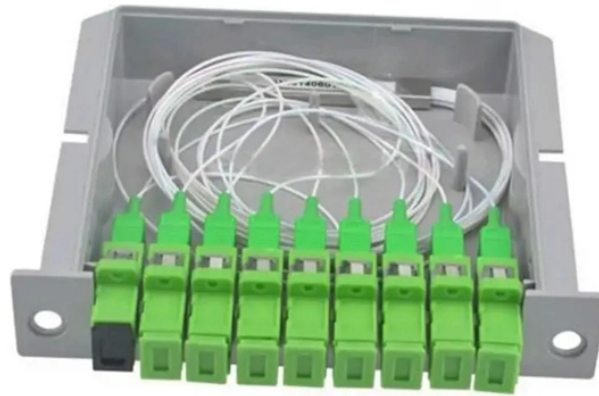

Underground Indoor Cable Tray

Underground Indoor Cable Tray

This article explains when and how tray cables can be buried underground, the necessary ratings and standards, installation best practices and essential compliance considerations.

High stability concrete or composite cable trough systems for secure protection of cables and utilities within internal or external surfaces.

Fast installation with dependable support. Everything you need to build a cable management system, including Cablofil wire mesh cable tray, ladder cable tray, prefab assemblies for brand circuit wiring, ...

Cable tray systems come in several styles, including wire mesh trays, ladder trays, and solid-bottom trays. Each type is designed to support different cable loads, airflow needs, and installation ...

Heavy duty cable trays and cable ladders are manufactured from pre-galvanized, electro-galvanized, or hot-dipped galvanized sheet metal, designed to meet ideal environmental working conditions for ...

As a less-expensive alternative to conduit, a stronger alternative than wire basket, and superior to generic tray, Snap Track saves on labor and reduces total installed costs.

Waskey precast cable trench systems provide durable, safe, and easy-to-install solutions for managing underground cables efficiently.