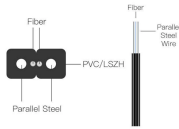

Underground Indoor Cable Tray

Underground Indoor Cable Tray

This article explains when and how tray cables can be buried underground, the necessary ratings and standards, installation best practices and essential compliance considerations.

In this blog, we will explore the differences between cable trays and cable trenches in detail, highlighting their uses, benefits, and how Hutaib Electricals, provides top-tier solutions for ...

Precast utility vaults are the industry's leading product choice to ...