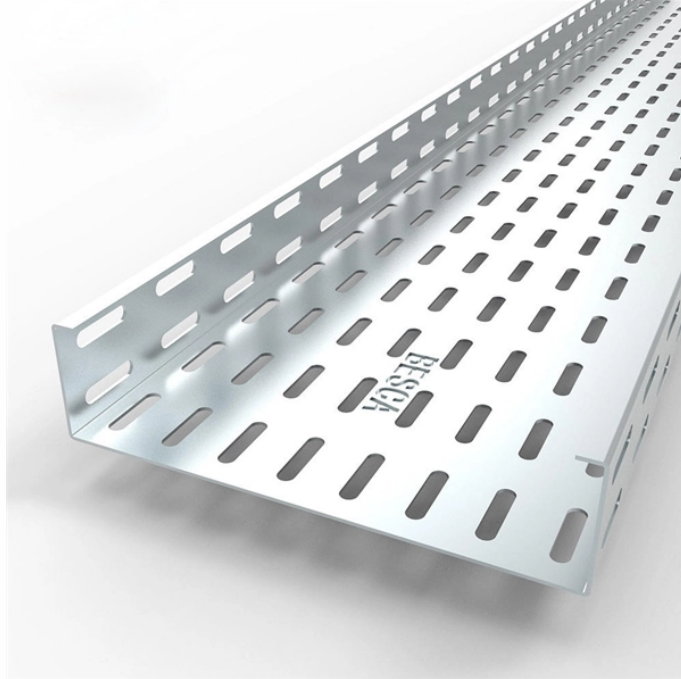

Universal Router Optical Module