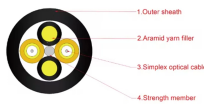

Instantly reprogram, test, and monitor any optical module with DDM health, full diagnostics, and seamless UniFi compatibility with the SFP Wizard.