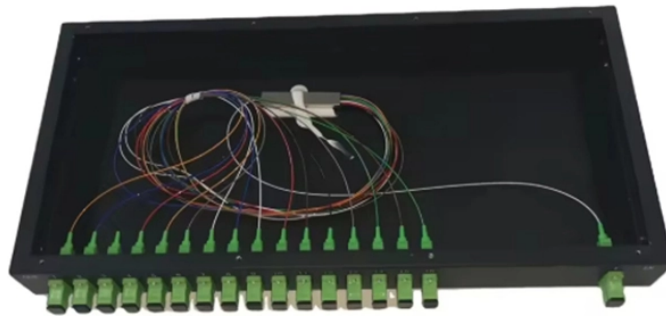

## Uruguay Access Switch 10G

## Uruguay Access Switch 10G

Compra Switch DS1008X | 8 Puertos 10G TP-Link en Laaca Tech. Producto original con stock local, envío en Uruguay y soporte para elegir mejor.

As a 10G switch with full SFP+ ports that seamlessly integrates into the Omada Software Defined Networking (SDN) platform, SF3008F allows for remote and centralized management, anywhere, ...

JetStream 48-Port Gigabit and 4-Port 10GE SFP+ L2+ Managed Switch with 48-Port PoE+. As a 10G switch that seamlessly integrates into the Omada Software Defined Networking (SDN) platform, TL ...

TP-Link Omada offers 10G and 2.5G multi-gigabit gateways, switches, access points with 10GbE and 2.5GbE ports to form a powerful 10G multi-gigabit network solution, all being equipped with ...

Omada's 10G/multi-gigabit managed switches are equipped with 10 Gbps fiber, 10 Gbps copper, or 2.5 Gbps Copper ports, offering maximum performance and low latency. Reliable and lightning-fast ...

Designed for high-density edge deployments, Access Plus Series Switches feature 1G downlink ports and 10G uplinks to eliminate bandwidth bottlenecks. With a rackmount design offering 28 or 54 ports, ...