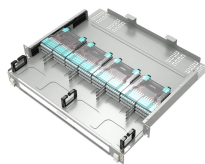

Description CI Tray; Cable; Hold Down; 316 Stainless Steel Designed to secure cable tray to support system Single type Hardware included Design load: 800 lb/pair Application: For vertical use

This accessory is ideal for mounting cable tray from structural I-beams.

Under Desk Cable Management Tray No Drill, Metal Mesh Cable Management Under Desk with Clamp Mount, 2 Hole Cable Tray with Wire Management and Cord Organizer for Home Office Standing Desk

These special heavy duty tray hold down cable tray clamps and expansion guides are ideal for fastening tray to C-Channels and beams, such as those found on bridges.

Cable Tray Ground Clamp, 6 AWG - 250 MCM, Aluminum With Tin Plating, Stainless Steel Hardware, Suitable for Outdoor Applications With Flange In/Out Cable Tray Design

Looking for a Caddy Page? Visit [nvent /caddy](#).

Cable Tray ABW4SB-3 Barrier Strip, 3 m L x 4 in H, For Use With Aluminum Cable T...

Hold down clamps secure cable trays to supports. Options include combo guides & heavy-duty brackets.

Choose from our selection of cable tray clips in a wide range of styles and sizes. Same and Next Day Delivery.