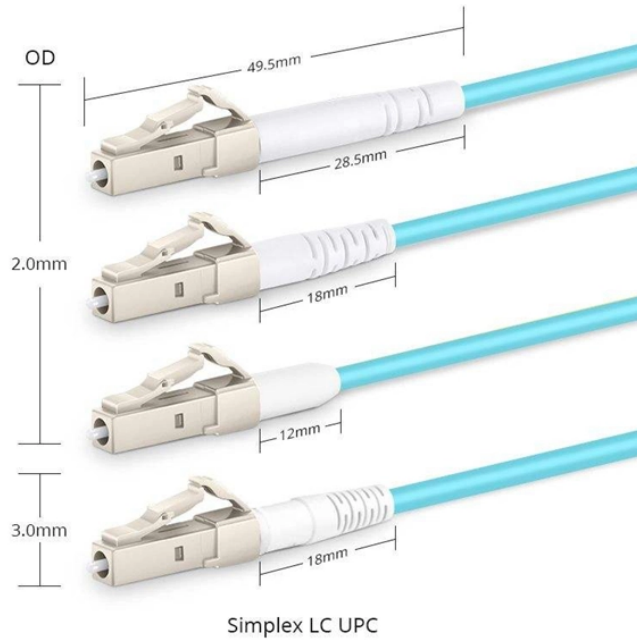

## Vertical Shaft Cable Tray with Partitions

## Vertical Shaft Cable Tray with Partitions

When fitting cable trays and their accessories, the products are cut on site to create changes of direction, adjust sections, etc. Damage can also occur during handling; as a result, both the ...

This diagram illustrates the permissible uniformly distributed loads applied to multiple supports. They comply with IEC 61537 with connection in the centre of the span and the end span = 0,8 x the span.

From heavy power cable pathways on oil drilling platforms to data center cabling, explore the cable tray that's strong yet easy to install. Fast installation with dependable support.

The vertical shaft cable tray adopts lightweight design, significantly reducing construction costs, minimizing vertical shaft loads, and possessing excellent thermal conductivity, which can effectively ...