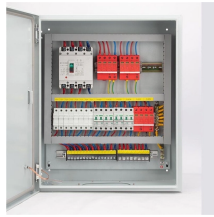

Locate the numbered square openings in the Vertical Rack Rails (E) where you plan to install your equipment. Install silver M6 Cage Nuts (O) into the square openings to provide an attachment point ...

With our Server Rack Diagram Template, you can easily create a helpful guide on how to set up your rack. Follow the export and mount your network rack hardware accordingly.

The new generation of Rittal products are characterized by a host of features for far easier installation and perfect integration into state-of-the-art manufacturing processes in line with Industry 4.0 principles.

Wall mounting a heavy network cabinet does not have to be a strenuous task. This video shows you how to prepare the mounting site ahead of time to allow for...

This set includes floor-standing and wall-mounted cabinets, designed for rack-mounted servers, PLCs, network equipment, electrical components, and control gear. Drawings feature top, front, and side ...