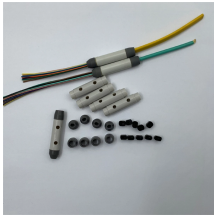

NewReach's outdoor cable trays are designed to support and protect electrical cables in outdoor environments. They can endure harsh weather conditions, such as rain, snow, wind, and extreme ...

Seasafe Cable Tray and Cable Raceway will not rust, nor do they ever require painting. Available in both polyester and vinylester resin systems, Seasafe Cable Tray and Cable Raceway ...

The seamless, sleek yet rugged Kable kontrol® Smooth Mould Outdoor cable raceway routes and conceals cables with a uniquely continuous surface that is easy to install and crafted for exterior ...

Our engineer's guide helps you choose the right outdoor cable tray based on environment, load, and corrosion resistance. Select HDG, Aluminum, or FRP with confidence.

Our aluminum, I-beam ladder cable trays feature 3-inch tangents and are using connectable with our fittings and accessories. Aluminum ladder cable trays benefit from being lightweight and resistant to ...

Waterproof cable trays are extensively used to waterproof electrical outlets and systems in business and residential buildings. They guard cables from rain, snow, and excessive moisture levels in excessive ...