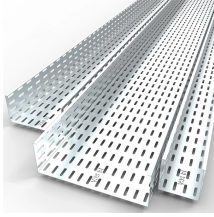

Waterproof cable trays for outdoor use

Our product lineup includes cable management systems like cable runway and cable runner, as well as cable ties, lashing rods, conduits, and raceways. These solutions are crucial for maintaining the ...