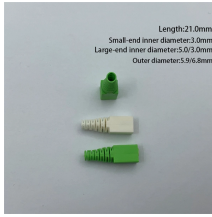

Browse a variety of outdoor cable raceways to neatly conceal and organize wires. Flexible installation and weatherproof design for long-lasting use.