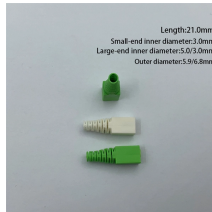

Choose from our selection of cable trays, including over 850 products in a wide range of styles and sizes. Same and Next Day Delivery.

From heavy power cable pathways on oil drilling platforms to data center cabling, explore the cable tray that's strong yet easy to install. Fast installation with dependable support.