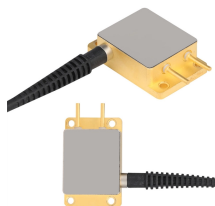

At present, our products have been exported to more than 50 countries .If you are interested in our products,welcome to visit our factories and contact us anytime.We will give the best quotations to ...