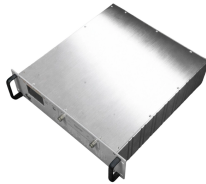

Our cable ladder systems are available in Hot-Dip Galvanised (HDG) and stainless steel, with optional aluminium ladder trays for lightweight or corrosion-sensitive environments. Every model ensures full ...

A full range of couplers, bends, tees and risers are available to configure stainless steel cable tray and containment systems for all cable routing applications.

We are a full service provider, specialising both in cable management for ceilings, walls and floors and in technical consulting, planning and installation/assembly.

Choosing ss cable trays? This guide breaks down ss201 cable tray, ss304 cable tray, and ss316L cable tray. Learn the differences in cost, corrosion, and use for your project.

These products are designed to carry heavier cable loads compared to the standard perforated cable trays. This product group offers easiness in vertical applications.