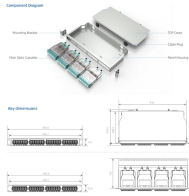

NEC® Reference stallation and use of boxes. The article includes table references that guide the electrician in the selection of the proper box size necessary to safely accommodate ele trical service ...