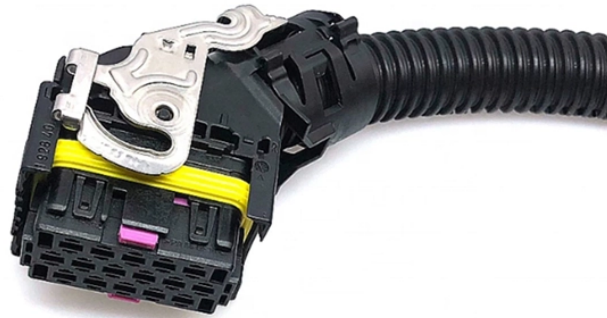

What does optical fiber optic cable gyfty mean

What does optical fiber optic cable gyfty mean

The upper-case (capital) letters in box 12 report different things to the IRS. Here's a list of what each one means.

People want to know what 45-47 means on President Donald Trump's "Make America Great Again" hat, and the answer is simple.

President Donald Trump's back and forth tariff orders led some to say TACO. Now with ongoing closures to the Strait of Hormuz, some are saying NACHO.