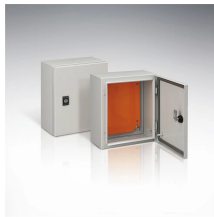

### Overview

Fiji power strips and PDU power distribution units for surface mount, rack mount and general purpose applications. Eaton STS 16 and ATS 30 are designed to provide power supply redundancy for single connection equipment. The enclosure is made of bent steel plates, featuring a compact structure, easy maintenance, and flexible. Junction Box Large (D) - GMR MUHAMMAD & SONS FIJI PTE LTD Skip to content Menu 0 No products in the cart. All Categories Agriculture All Boards All Fasteners All Tiles Building Materials Electrical Homeware Paint Plumbing Spareparts Tools Home Shop About Us Our. With a wide range of electrical distribution equipment, we closely monitor portable power delivery systems to help meet your need for dependable, high-performance rental equipment.

## What electrical distribution boxes are available in Fiji

Fiji power strips and PDU power distribution units for surface mount, rack mount and general purpose applications. Multiple outlet power strips are manufactured in accordance to Fiji standards with ...

The XL type low-voltage power distribution cabinet uses domestically designed new components. The enclosure is made of bent steel plates, featuring a compact structure, easy maintenance, and flexible ...