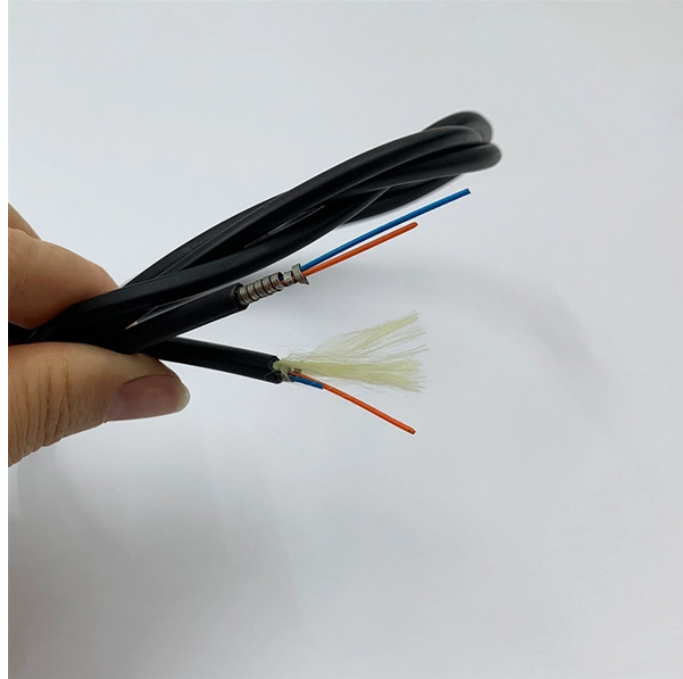

## What is CF in the distribution box

### Overview

The Main Distribution Box-Cable floor (MDB-CF) is the heart of the Global IFS Cable Floor Modular Wiring System. It is commonly used in homes, offices, and industrial settings to control and protect electrical circuits. Understanding its significance. fibers. They are an excellent choice for applications requiring a compact and easy-to-use design for FTTx at multiple dwelling or business units. Following is the list of content covered in this session: 1.

## What is CF in the distribution box

Inside a distribution box are components like circuit breakers, earth leakage units, doorbells, and timers. The building's electrical power enters through the main feeding cable, which ...