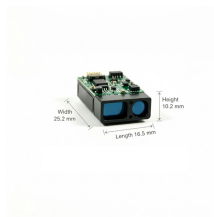

A sectional center facility (SCF) is a processing and distribution center (P& DC) of the United States Postal Service (USPS) that serves a designated geographical area defined by one or more three ...