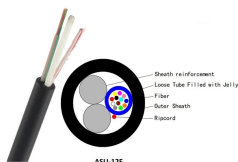

Feb 5, 2025 · The Beetle Box Green is a spider box for ...