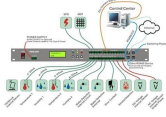

GDR Telecom Site Energy Systems

What is cable tray E-2

What is cable tray E-2

Heavy duty cable trays and cable ladders are manufactured from pre-galvanized, electro-galvanized, or hot-dipped galvanized sheet metal, designed to meet ideal environmental working conditions for ...

If it has excellent electrical continuity and is integrated in the installation's equipotential bonding system, a metal cable tray reduces the coupling's impact and thus contributes to good EMC of the electrical ...