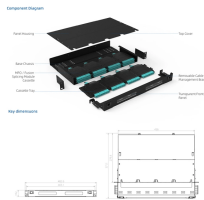

There are two types known as the CU (copper) anodes and AL (aluminium) anodes. CU Anodes are manufactured from copper as major part for system. The copper anode produces growth. They ...