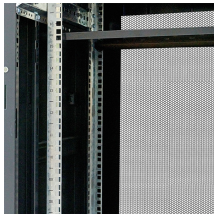

### Overview

Also commonly referred to as D-Boxes, these handy concrete or sometimes plastic structures also provide easy access for leach line inspection, cleaning and jetting. This is a list of commonly and uncommonly used abbreviations that are used in the subject box of an English-language email header. KFAL-B is the most suitable for belt grinding. A septic distribution box, also known as a D-box, is a small container that receives the effluent from the septic tank and distributes it evenly to the network of attached drain fields and pipes. The D box is a. After a severe thunderstorm destroy the stations' tower, Zimmer Radio has filed STAs for KFAL (900) and KTGR-FM (100. KTGR-FM, which functions as a repeater for Columbia's KTGR (1580), a sports-talk station, is proposing operation from a. Septic system distribution boxes are designed and used primarily for standard type effluent dispersal fields allowing installers to either balance effluent flows to multiple leach lines or provide "serial overflow" distribution, a process by w. more Audio tracks for some languages were.

KFAL/KFAL-B Series. Most suitable for grinding thin workpieces such as saw blade. KFAL-B is the most suitable for belt grinding. KFAL shows stable holding power

The distribution box, also known as the D-box, is a junction box positioned between the tank and the drain field. Its primary function is to evenly distribute the septic tank effluent (wastewater) from the ...

Also commonly referred to as D-Boxes, these handy concrete or sometimes plastic structures also provide easy access for leach line inspection, cleaning and jetting.

The distribution box, also known as the D-box, is a junction box positioned ...