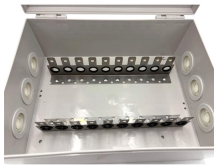

## What is the KFAL distribution box called

### Overview

Also commonly referred to as D-Boxes, these handy concrete or sometimes plastic structures also provide easy access for leach line inspection, cleaning and jetting. This is a list of commonly and uncommonly used abbreviations that are used in the subject box of an English-language email header. KFAL-B is the most suitable for belt grinding. A septic distribution box, also known as a D-box, is a small container that receives the effluent from the septic tank and distributes it evenly to the network of attached drain fields and pipes. The D box is a. After a severe thunderstorm destroy the stations' tower, Zimmer Radio has filed STAs for KFAL (900) and KTGR-FM (100. KTGR-FM, which functions as a repeater for Columbia's KTGR (1580), a sports-talk station, is proposing operation from a. Septic system distribution boxes are designed and used primarily for standard type effluent dispersal fields allowing installers to either balance effluent flows to multiple leach lines or provide "serial overflow" distribution, a process by w. more Audio tracks for some languages were.

KFAL/KFAL-B Series. Most suitable for grinding thin workpieces such as saw blade. KFAL-B is the most suitable for belt grinding. KFAL shows stable holding power

The distribution box, also known as the D-box, is a junction box positioned between the tank and the drain field. Its primary function is to evenly distribute the septic tank effluent (wastewater) from the ...

Also commonly referred to as D-Boxes, these handy concrete or sometimes plastic structures also provide easy access for leach line inspection, cleaning and jetting.

The distribution box, also known as the D-box, is a junction box positioned ...