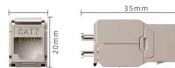

Refers to the approximate height of a cable tray used for specifying. Selecting a specific height will show cable trays with that height, as well as cable tray accessories compatible with that height.

Individual Tray or 2-Pack Under Desk Cable Management Tame those messy cables in your office space with our Under Desk Cable Management Trays. By mounting these sturdy cable trays under ...

Search Results For Cable Trays - Conduit & Raceways - Categories - Products - Elliott Electric Supply The Aluminum I-Beam Design Of Itray Is Perfect For Industrial Installations With Large Diameter ...

Price List Cable Tray 2024 - Free download as PDF File (.pdf), Text File (.txt) or view presentation slides online.

These features allow Itray to be installed up to 30% faster than standard tray. Legrand® Cable Tray Elbow, Horizontal, Series: Itray/90HB, 12 in Tray Width, 90 ...