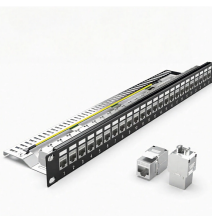

What is the shape of an optical fiber splice box

Overview

Horizontal types of splice closures look like flat or cylindrical box which provides space and protection for fiber optic cable splicing and joint. They are also called in-line type closures. This splice box is equipped to accommodate a range of couplings, providing flexibility in connection options. Couplings available for selection include SMA, ST, SC. A splice box (also known as splice distributor) is a housing in which fiber optic cables begin or end.

What is the shape of an optical fiber splice box

Fiber joint box provides space and protection for the fiber optic cable splicing and joint. Fiber splice enclosure box is used for aerial, strand-mount FTTH "tap" locations where drop cables are spliced to ...

It is mainly suitable for straight-through and branch connections of various structural optical cables in overhead, pipeline, direct burial and other laying methods.

The main components of a splice box are the splice cassette that picks up the fibers and their reserves, and the front panel which contains different connectors for transmitting signals via copper or fiber ...

The right side is a two-in-two-out splice box; it is used for protective connection and optical fiber distribution between two or more optical cables. It is one of the common equipment for ...

The horizontal fiber splicing closure adopts a flat rectangular design, suitable for overhead or direct burial installation. It supports multiple optical fibers entering and exiting through ...