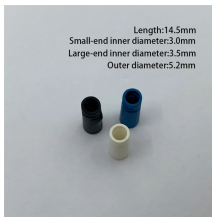

We've done the research for you and put together this in-depth guide that lists multiple options, their details, reviews, and pros and cons. This should help you make an informed decision ...