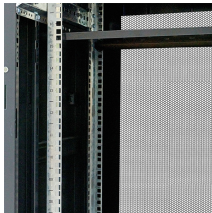

Learn how to select the correct cable tray size in full compliance with Australian electrical standards AS/NZS. Discover key safety guidelines, material choices, and installation best practices ...

If you need an electrical cable tray, MJS Electrical Supplies offer various width sizes to cater to every project. We have a 100mm cable tray, 75mm cable tray, 150mm cable tray, and 300mm cable tray ...

Durable and reliable cable tray systems providing premium performance in commercial and industrial applications, available in a variety of materials to suit your needs.