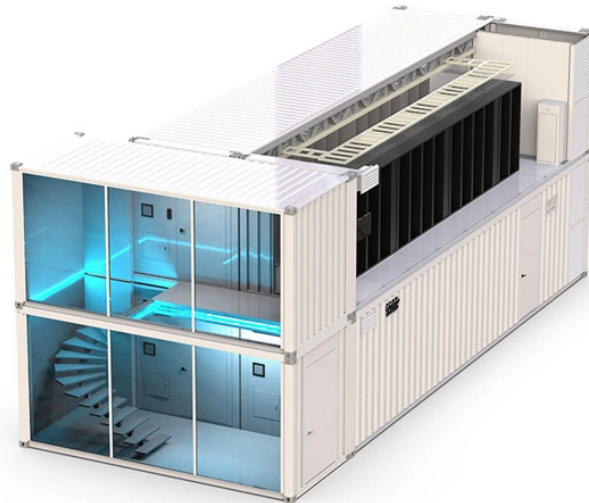

Where is the CLS terminal box

Overview

You'll see a box on the side of the train that needs to be opened up. The box will now open, and you'll find ten strands. Whether you're arriving or departing, our comprehensive terminal maps and tips will help you make the most of your time at SJC. Explore amenities, dining options, and more to ensure a smooth and enjoyable travel experience. Do you know your specific departure or arrival terminal at San Jose. SJC Interactive Map Floor 1Floor 2 Canvas not supported Modal title Zoom: 0 Find everything you need to Fly Simple at SJC — explore our interactive map for terminals, parking, eats, shops and amenities Find local businesses, view maps and get driving directions in Google Maps. How can we improve?

Choose from our selection of terminal boxes, including over 4,300 products in a wide range of styles and sizes. SJC features 3 lounges: 2 The Club at SJC in Terminal A and a USO Lounge between the 2 terminals.

Power distribution terminal blocks are used for branching a single source of power to multiple circuits via push-in, screw connection, threaded stud or quick connect poles. Power

This is where the cable landing station (CLS) comes into play. A CLS is simply any facility where a subsea cable terminates on land. This may sound obvious, but when you look at how a ...

Power distribution terminal blocks are used for branching a single source of power to multiple circuits via push-in, screw connection, threaded stud or quick connect ...

Terminal Box Type 3R Terminal Box, Type 3R are wire-splice boxes for outdoor commercial or industrial applications that have a feeder tap to branch circuits. Boxes are available in three- or four-wire ...