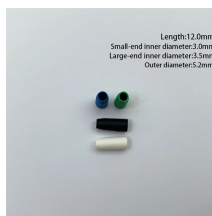

The 2 ports fiber optic junction box allows max 12 cores splicing and 1x8 splitting, Widely used in residential, business buildings for cable distribution.

About this item Optical cable joint box is suitable for the installation and use of ...