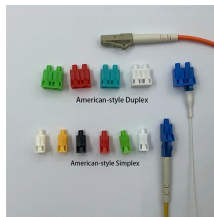

## Where to buy 12-core fiber optic cable junction boxes

The ST Termination Box from Fibconet serves as the perfect junction point to connect feeder cables with drop cables in FTTx communication network systems. It facilitates fiber splicing, ...

Fiber optic splice closures are one of the most important types of equipment for user access points, and junction box fiber optic splice cases are used to protect and distribute data between two or more ...