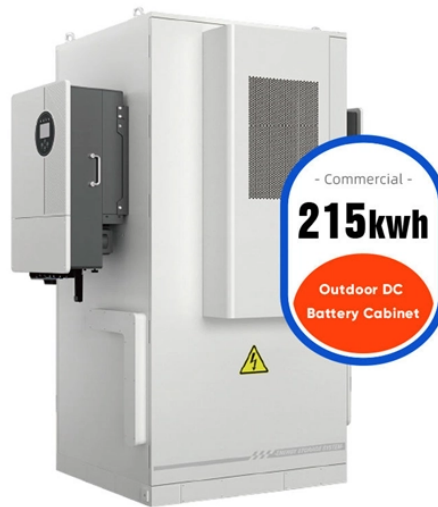

GDR Telecom Site Energy Systems

Which company makes the best temporary electrical distribution boxes