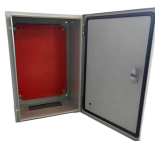

Aluminum cable ladders and trays prevent cable overheating thanks to their high thermal conductivity, enhancing safety and offering an eco-friendly cable management option.