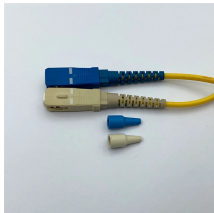

Rev Change without express authority is strictly forbidden. We reserve all rights in this document and in the information contained therein. Reproduction, use or disclosure to third parties c ABB S.p.A. ...