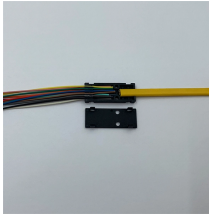

Have you ever noticed that fiber optic cables in network closets or running through buildings are typically yellow, orange, and light green? These colors aren't random; they tend to ...