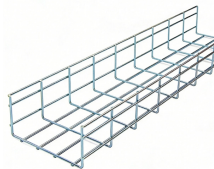

Zimbabwe 1U Standard Chassis IP68 Installation Solution

Zimbabwe 1U Standard Chassis IP68 Installation Solution

Broadest range of server case chassis available in all form factors. Modular with hot-swappable components, supporting the latest motherboards for Intel® and AMD processors.

It fits a standard 19-inch rack with a 1U height profile and provides organized cable management for Ethernet networks. The panel supports Cat5e/Cat6 terminations, with numbered ports for easy ...

Our 19 inch server case can be used for desktop instruments, portable devices, installation enclosure. They are made of high-quality aluminum, and we can customize 19" chassis with different heights ...

We offer a wide selection of 1U Height Rackmount Chassis supporting Passive Backplanes with Full Size SBC, or Mini-ITX Motherboard.

This rackmount chassis with great ventilation is especially designed for space-constrained applications. Configure your own 1U Rackmount classis to your specifications.