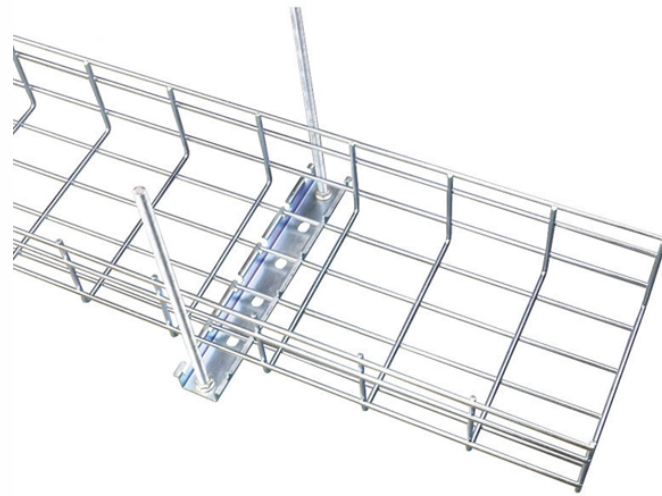

Zimbabwe 1U Standard Chassis IP68 Installation Solution

Zimbabwe 1U Standard Chassis IP68 Installation Solution

Broadest range of server case chassis available in all form factors. Modular with hot-swappable components, supporting the latest motherboards for Intel® and AMD processors.

It fits a standard 19-inch rack with a 1U height profile and provides organized cable management for Ethernet networks. The panel supports Cat5e/Cat6 terminations, with numbered ports for easy ...

Our 19 inch server case can be used for desktop instruments, portable devices, installation enclosure. They are made of high-quality aluminum, and we can customize 19" chassis with different heights ...

The 1U chassis support multiple configurations include SATA hard drives, rackmount chassis and redundant power supply that fulfill server-grade IPC standard. The 1U chassis series with the cooling ...

We offer a wide selection of 1U Height Rackmount Chassis supporting Passive Backplanes with Full Size SBC, or Mini-ITX Motherboard.

This rackmount chassis with great ventilation is especially designed for space-constrained applications. Configure your own 1U Rackmount classis to your specifications.